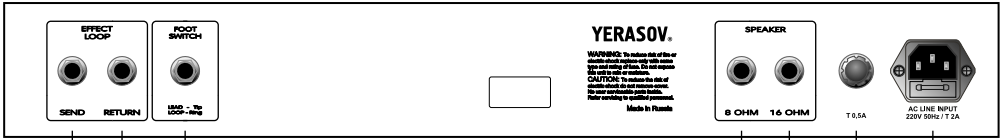

2.

BOGGART 30H

Clean Volume, Treble, Middle, Bass, Bright,
Volume

Lead Gain, Volume, Treble, Middle, Bass

“ ” 70-
Clean

- 1 - POWER -
- 2 - ANODE -
- 3 -
- 4 - EFFECT -
- 5 - PRESENCE -
- 6 - TREBLE -
- 7 - MIDDLE -
- 8 - BASS -
- 9 - VOLUME -
- 10 - GAIN -
- 11 - CHANNEL -
- 12 - TREBLE -
- 13 - MIDDLE -
- 14 - BASS -
- 15 - BRIGHT -
- 16 - VOLUME -
- 17 - INPUT -

18 19 20

18 - SEND -
19 - RETURN -

20 - FOOTSWITCH -
21 - SPEAKER COMBO -

22 - SPEAKER EXT.-
16 Ω

23 -
24 -

21 22 23 24

8 Ω

3.